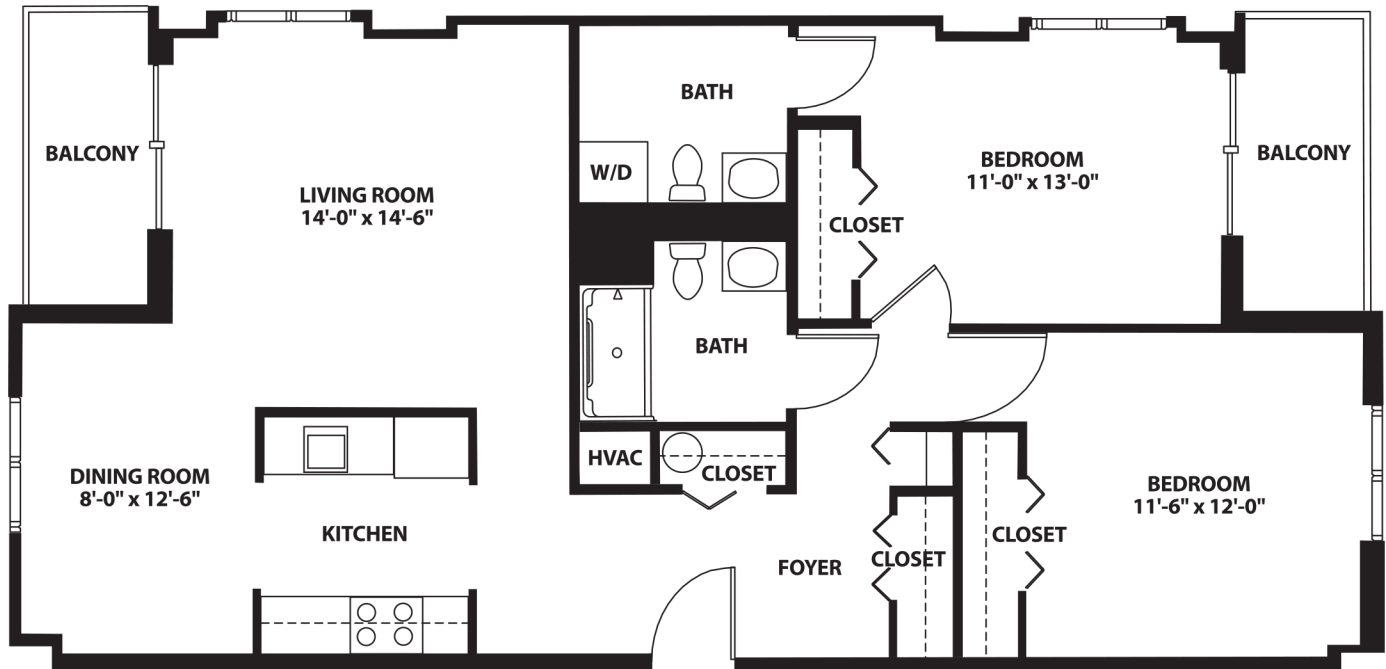

THE CORONET

Two Bedroom, 1½ Bath
1000 sq. ft.

Managed by  Life Care Services™