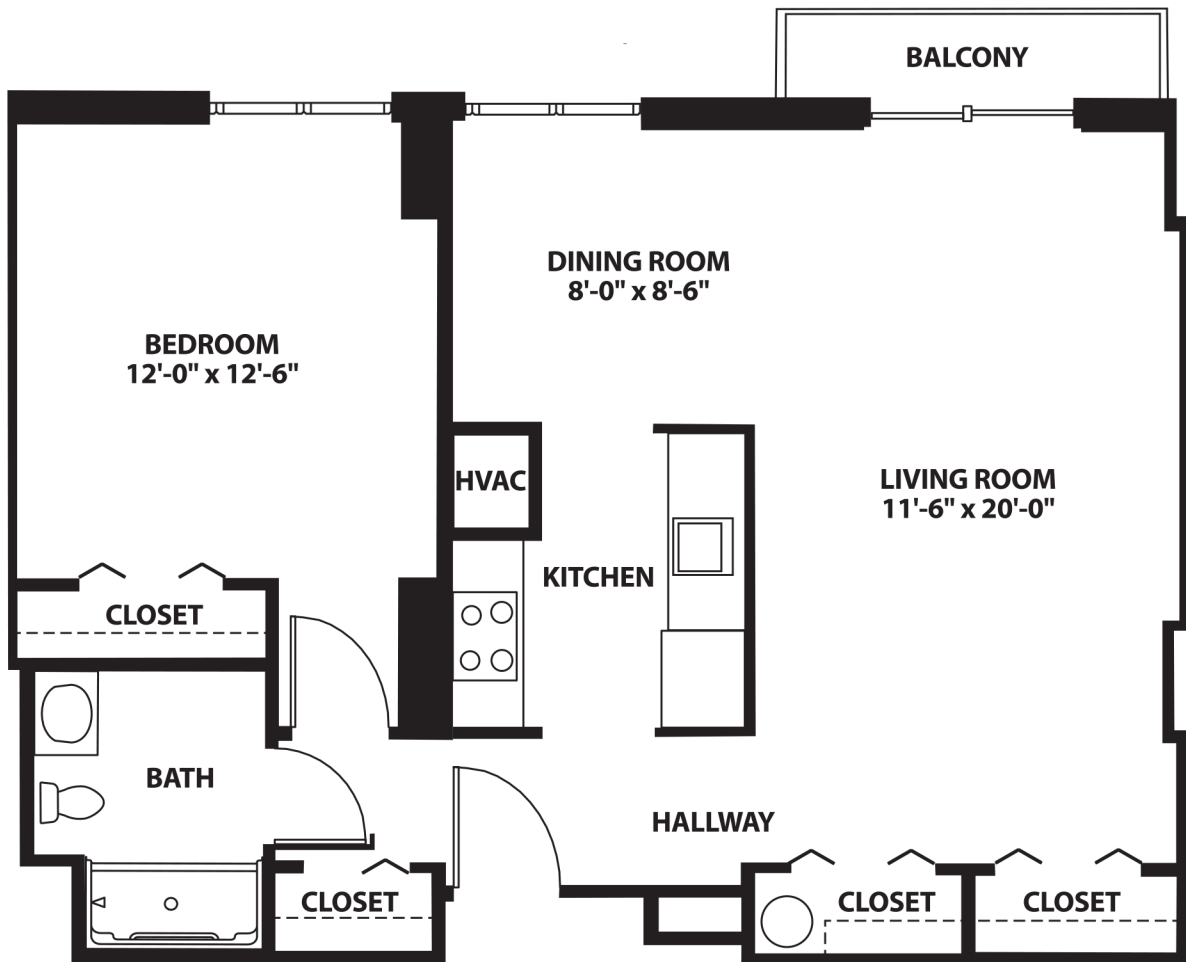

THE EXECUTIVE

One Bedroom Deluxe

756 sq. ft.

Managed by  Life Care Services™