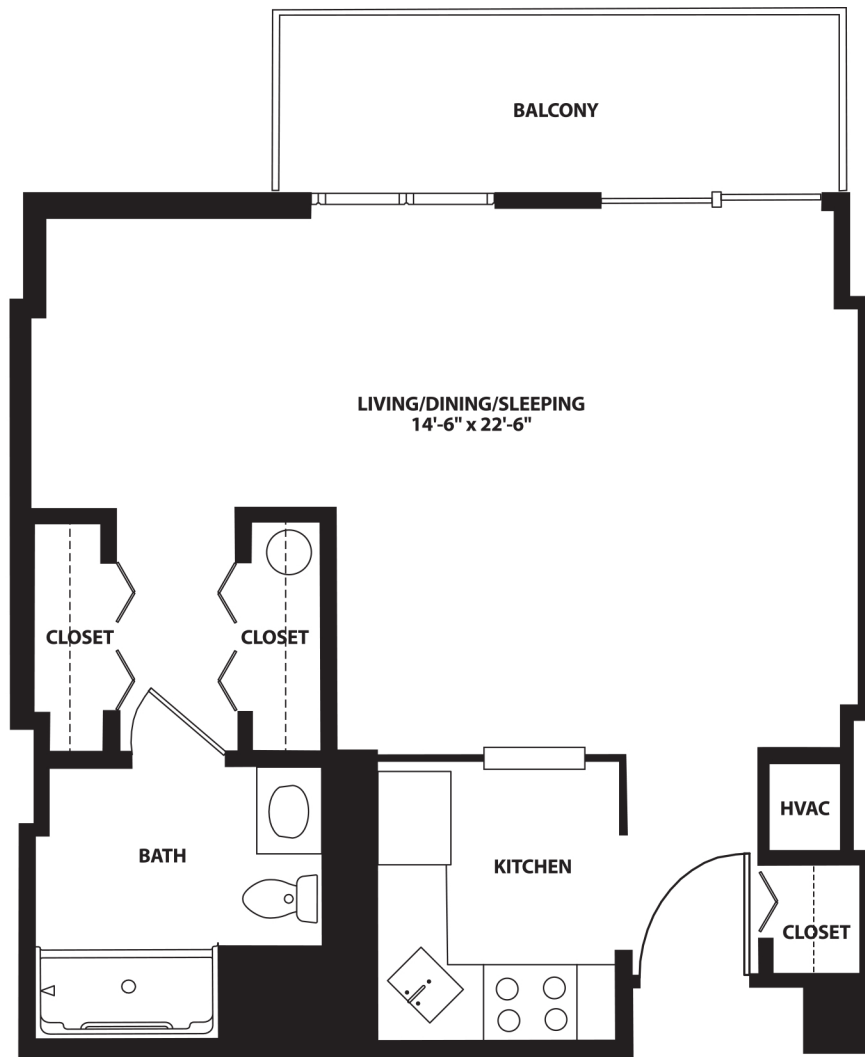

THE SOMERSET

Studio
560 sq. ft.

Managed by  Life Care Services™