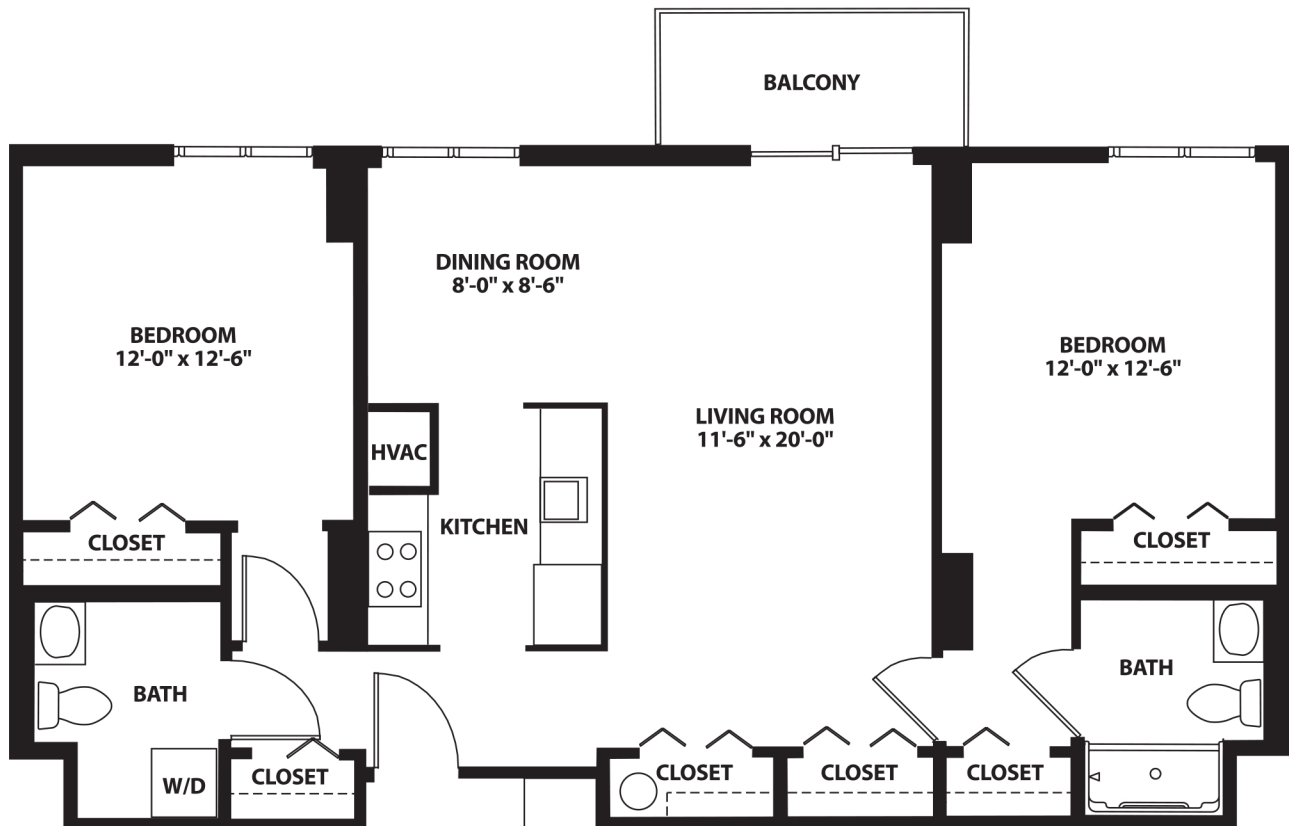

THE WINDSOR

Two Bedroom, 1½ Bath
1032 sq. ft.

Managed by  Life Care Services™